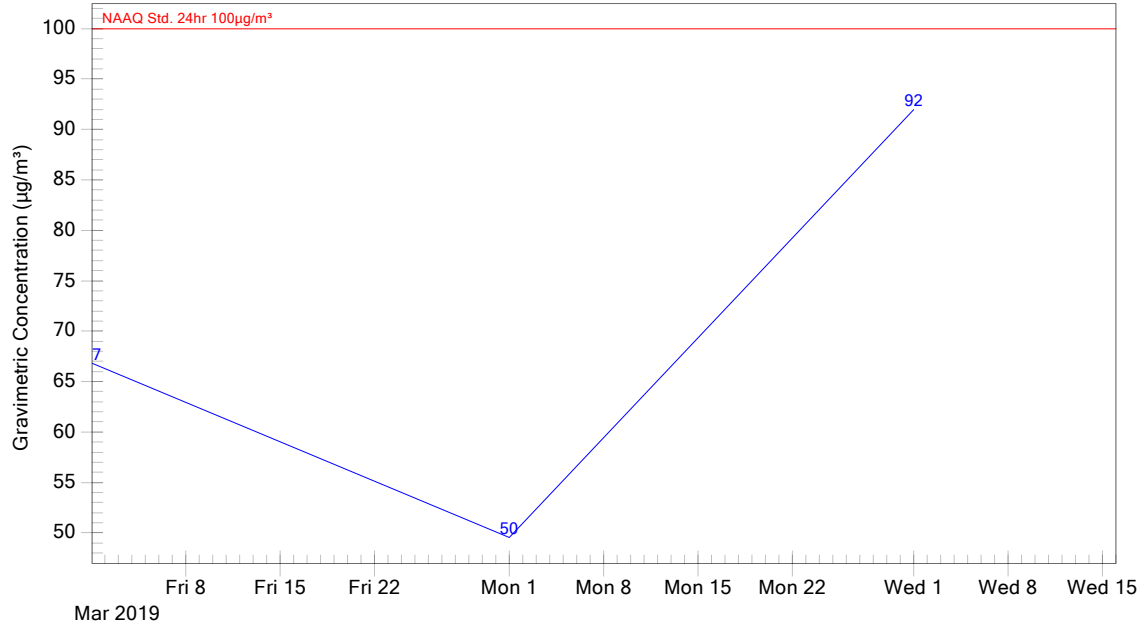

Tamil Nadu Pollution Control Board, CAAQMS

Location: Koyambedu

PM10($\mu\text{g}/\text{m}^3$) Line Graph

01-03-19 to 15-05-19

PM2.5($\mu\text{g}/\text{m}^3$) Line Graph

01-03-19 to 15-05-19