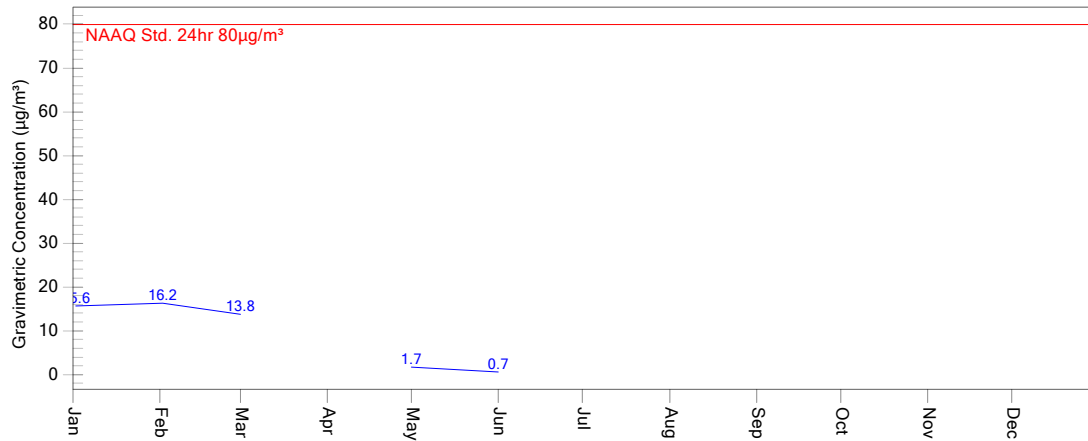

## SO<sub>2</sub> (µg/m<sup>3</sup>) Line Graph

01-01-2021 to 30-06-2021

## NO<sub>2</sub> (µg/m<sup>3</sup>) Line Graph

01-01-2021 to 30-06-2021