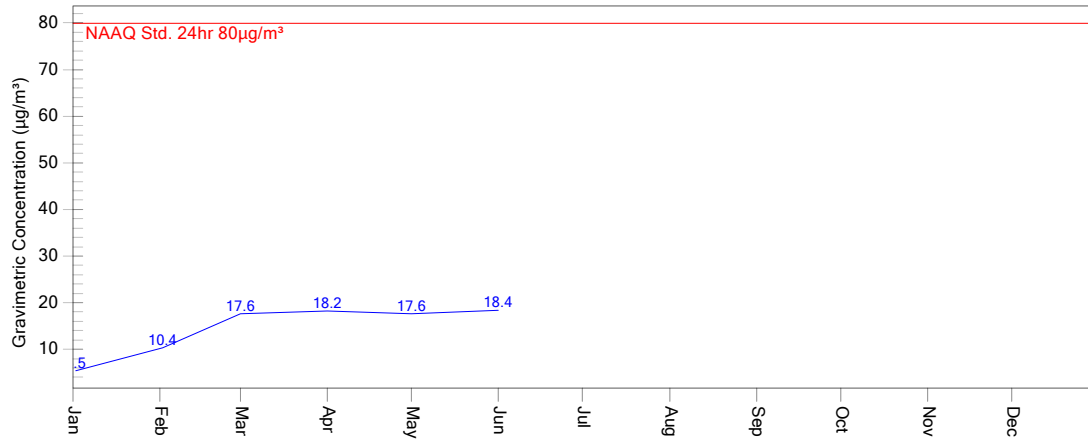

## SO<sub>2</sub> (µg/m<sup>3</sup>) Line Graph

01-01-2021 to 30-06-2021

## NO<sub>2</sub> (µg/m<sup>3</sup>) Line Graph

01-01-2021 to 30-06-2021