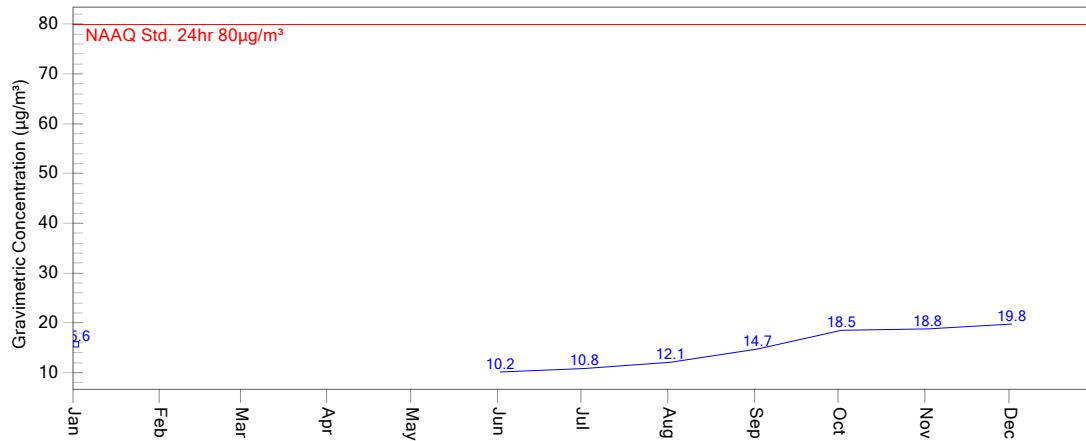

Tamil Nadu Pollution Control Board, CAAQMS

Location: Koyabedu

SO₂ (µg/m³) Line Graph

01-06-2020 to 31-12-2020

NO₂ (µg/m³) Line Graph

01-06-2020 to 31-12-2020

NH₃(µg/m³) Line Graph

01-06-2020 to 31-12-2020