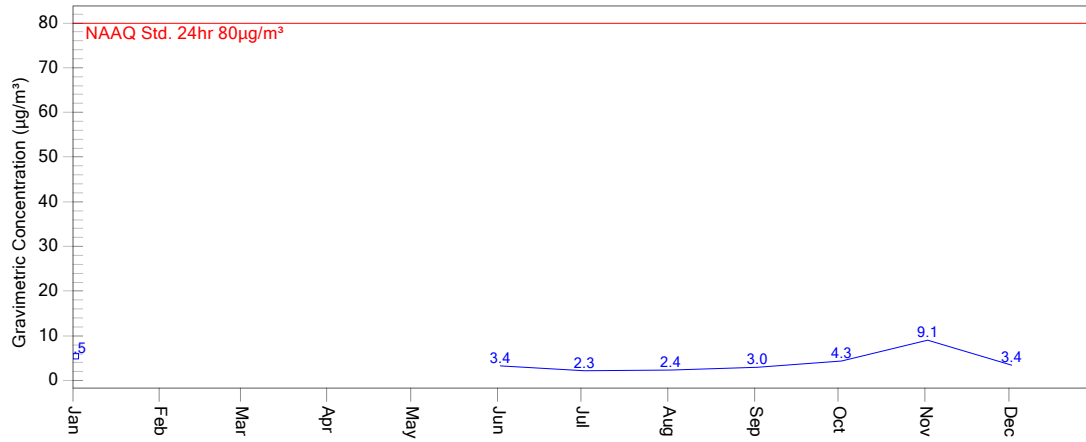

Tamil Nadu Pollution Control Board, CAAQMS

Location: Koyabedu

SO₂ (µg/m³) Line Graph

01-06-2020 to 31-12-2020

NO₂ (µg/m³) Line Graph

01-06-2020 to 31-12-2020

NH₃(µg/m³) Line Graph

01-06-2020 to 31-12-2020