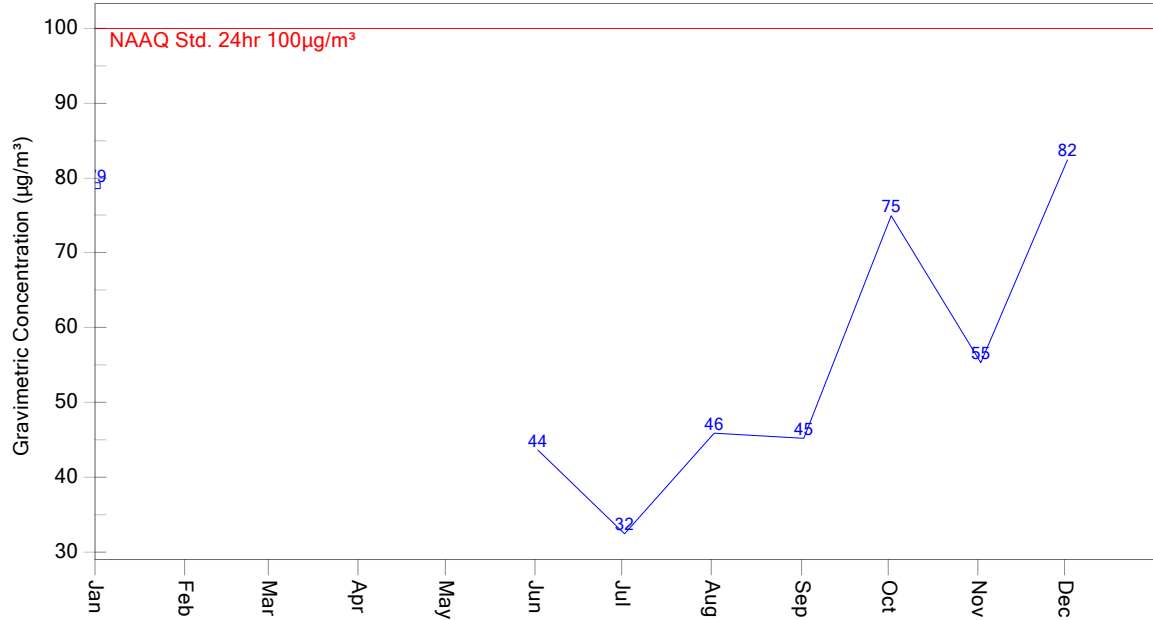

## PM10 ( $\mu\text{g}/\text{m}^3$ ) Line Graph

01-06-2020 to 31-12-2020

## PM2.5 ( $\mu\text{g}/\text{m}^3$ ) Line Graph

01-06-2020 to 31-12-2020