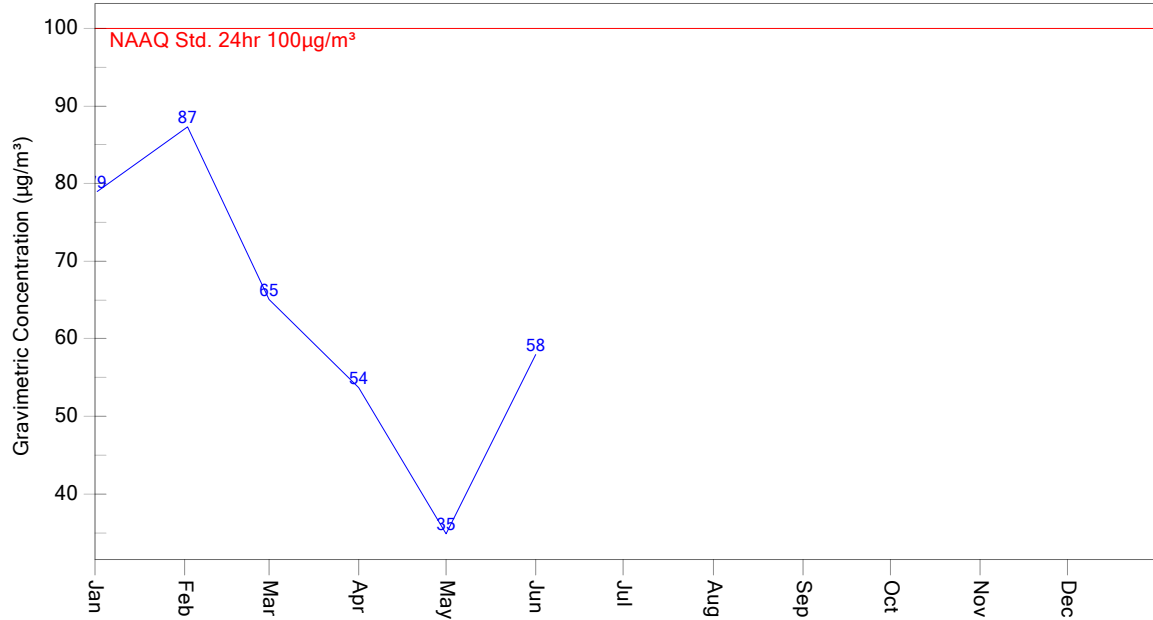

Tamil Nadu Pollution Control Board, CAAQMS

Location: Koyambedu

PM10 ($\mu\text{g}/\text{m}^3$) Line Graph

01-01-2021 to 30-06-2021

PM2.5($\mu\text{g}/\text{m}^3$) Line Graph

01-01-2021 to 30-06-2021