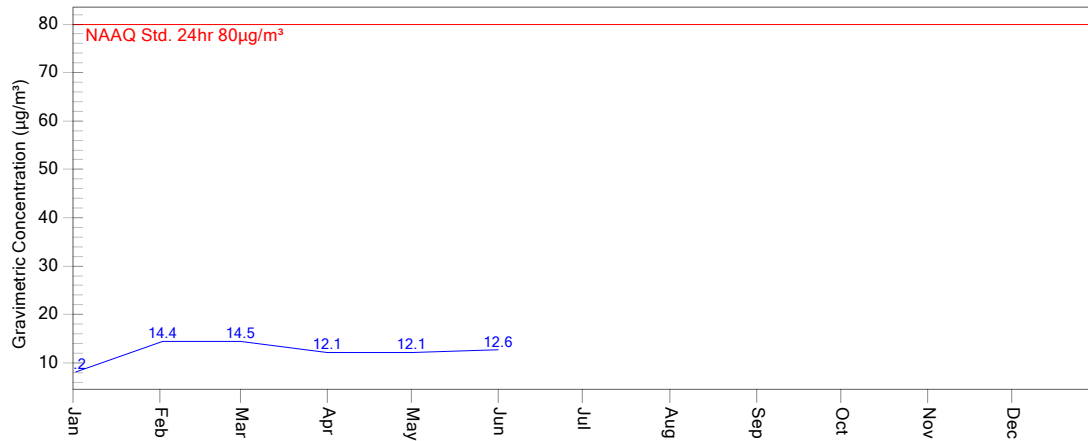

## SO<sub>2</sub> (µg/m<sup>3</sup>) Line Graph

01-01-2021 to 30-06-2021

## NO<sub>2</sub> (µg/m<sup>3</sup>) Line Graph

01-01-2021 to 30-06-2021