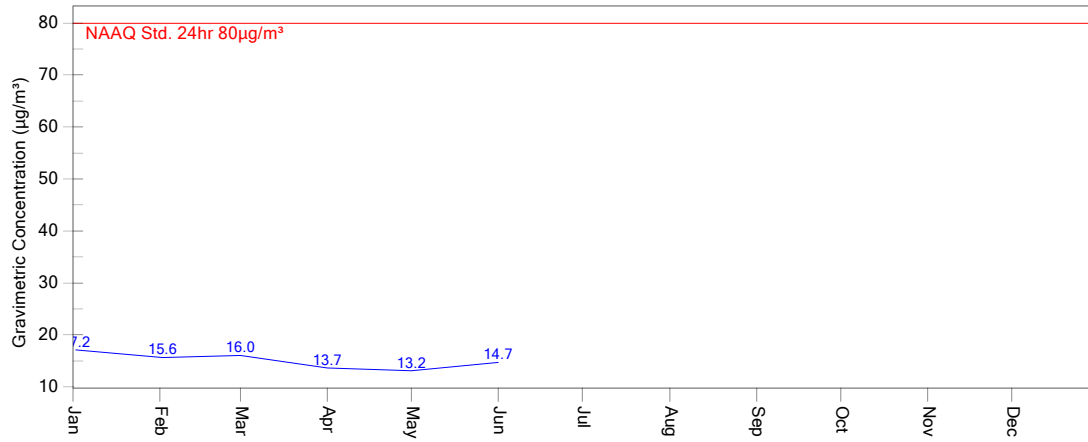

## SO<sub>2</sub> (µg/m<sup>3</sup>) Line Graph

01-01-2021 to 30-06-2021

## NO<sub>2</sub> (µg/m<sup>3</sup>) Line Graph

01-01-2021 to 30-06-2021

## NH<sub>3</sub>(µg/m<sup>3</sup>) Line Graph

01-01-2021 to 30-06-2021