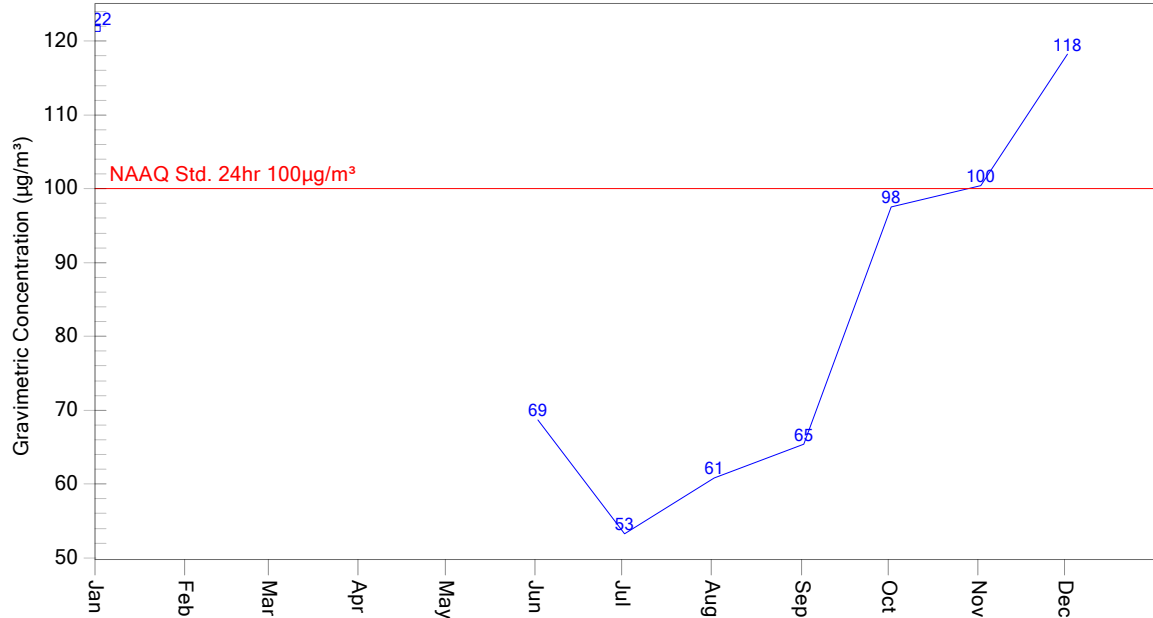

Tamil Nadu Pollution Control Board, CAAQMS

Location: Gummidipoondi

PM10 ($\mu\text{g}/\text{m}^3$) Line Graph

01-06-2020 to 31-12-2020

PM2.5($\mu\text{g}/\text{m}^3$) Line Graph

01-06-2020 to 31-12-2020